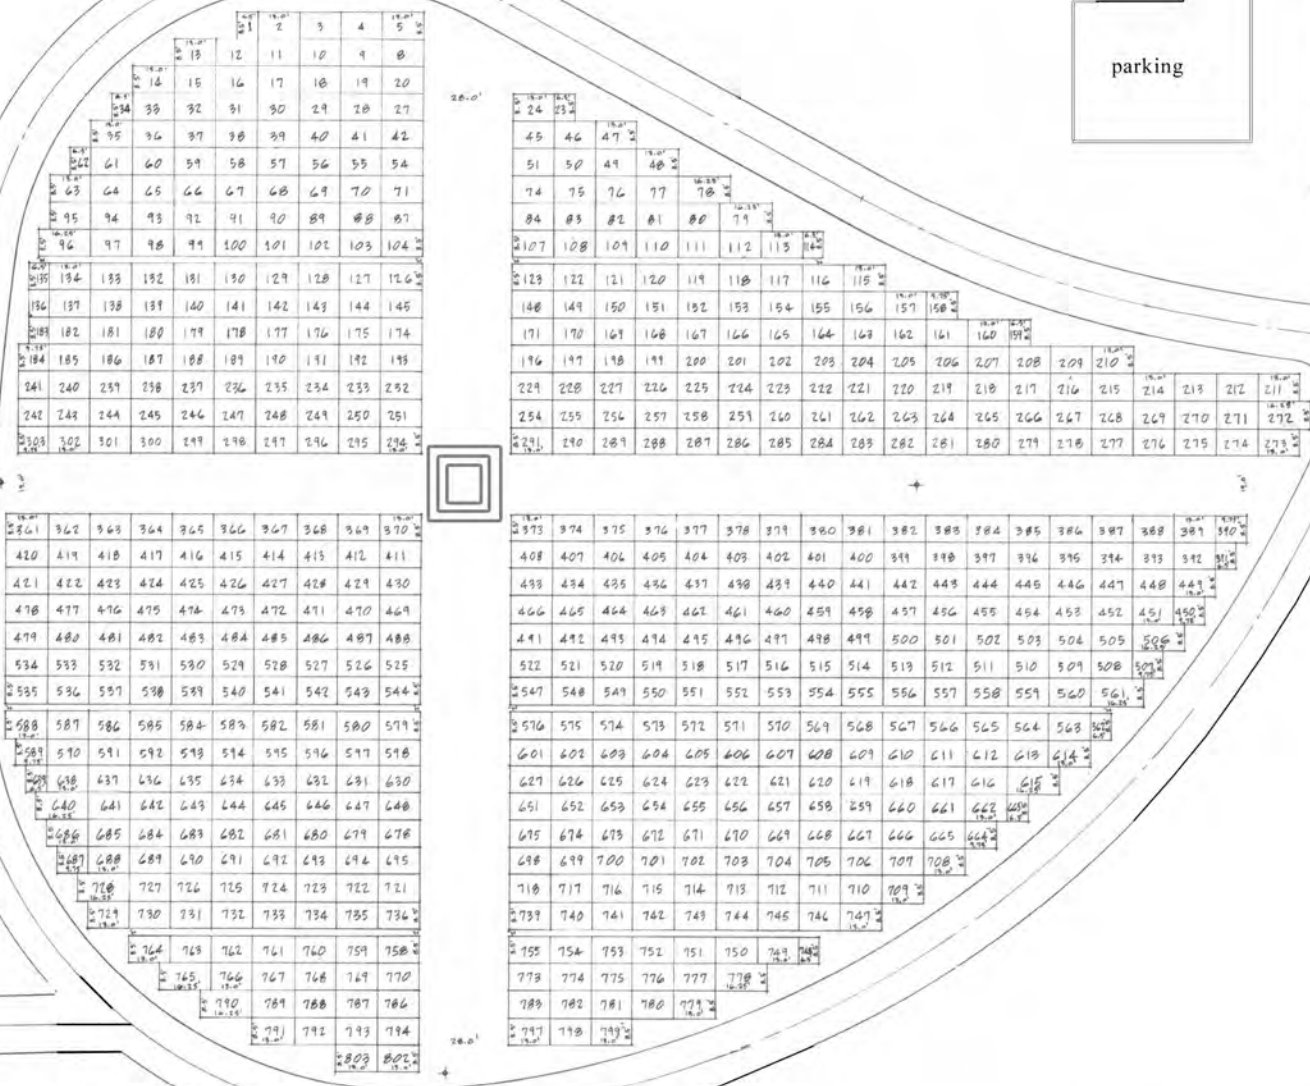

Entry from
Maloney Ave.

OFFICE

parking

Entry from
Lincoln Dr.

PARK F

GRANDVIEW PARK CEMETERY
EDINA MINNESOTA

REVISIONS